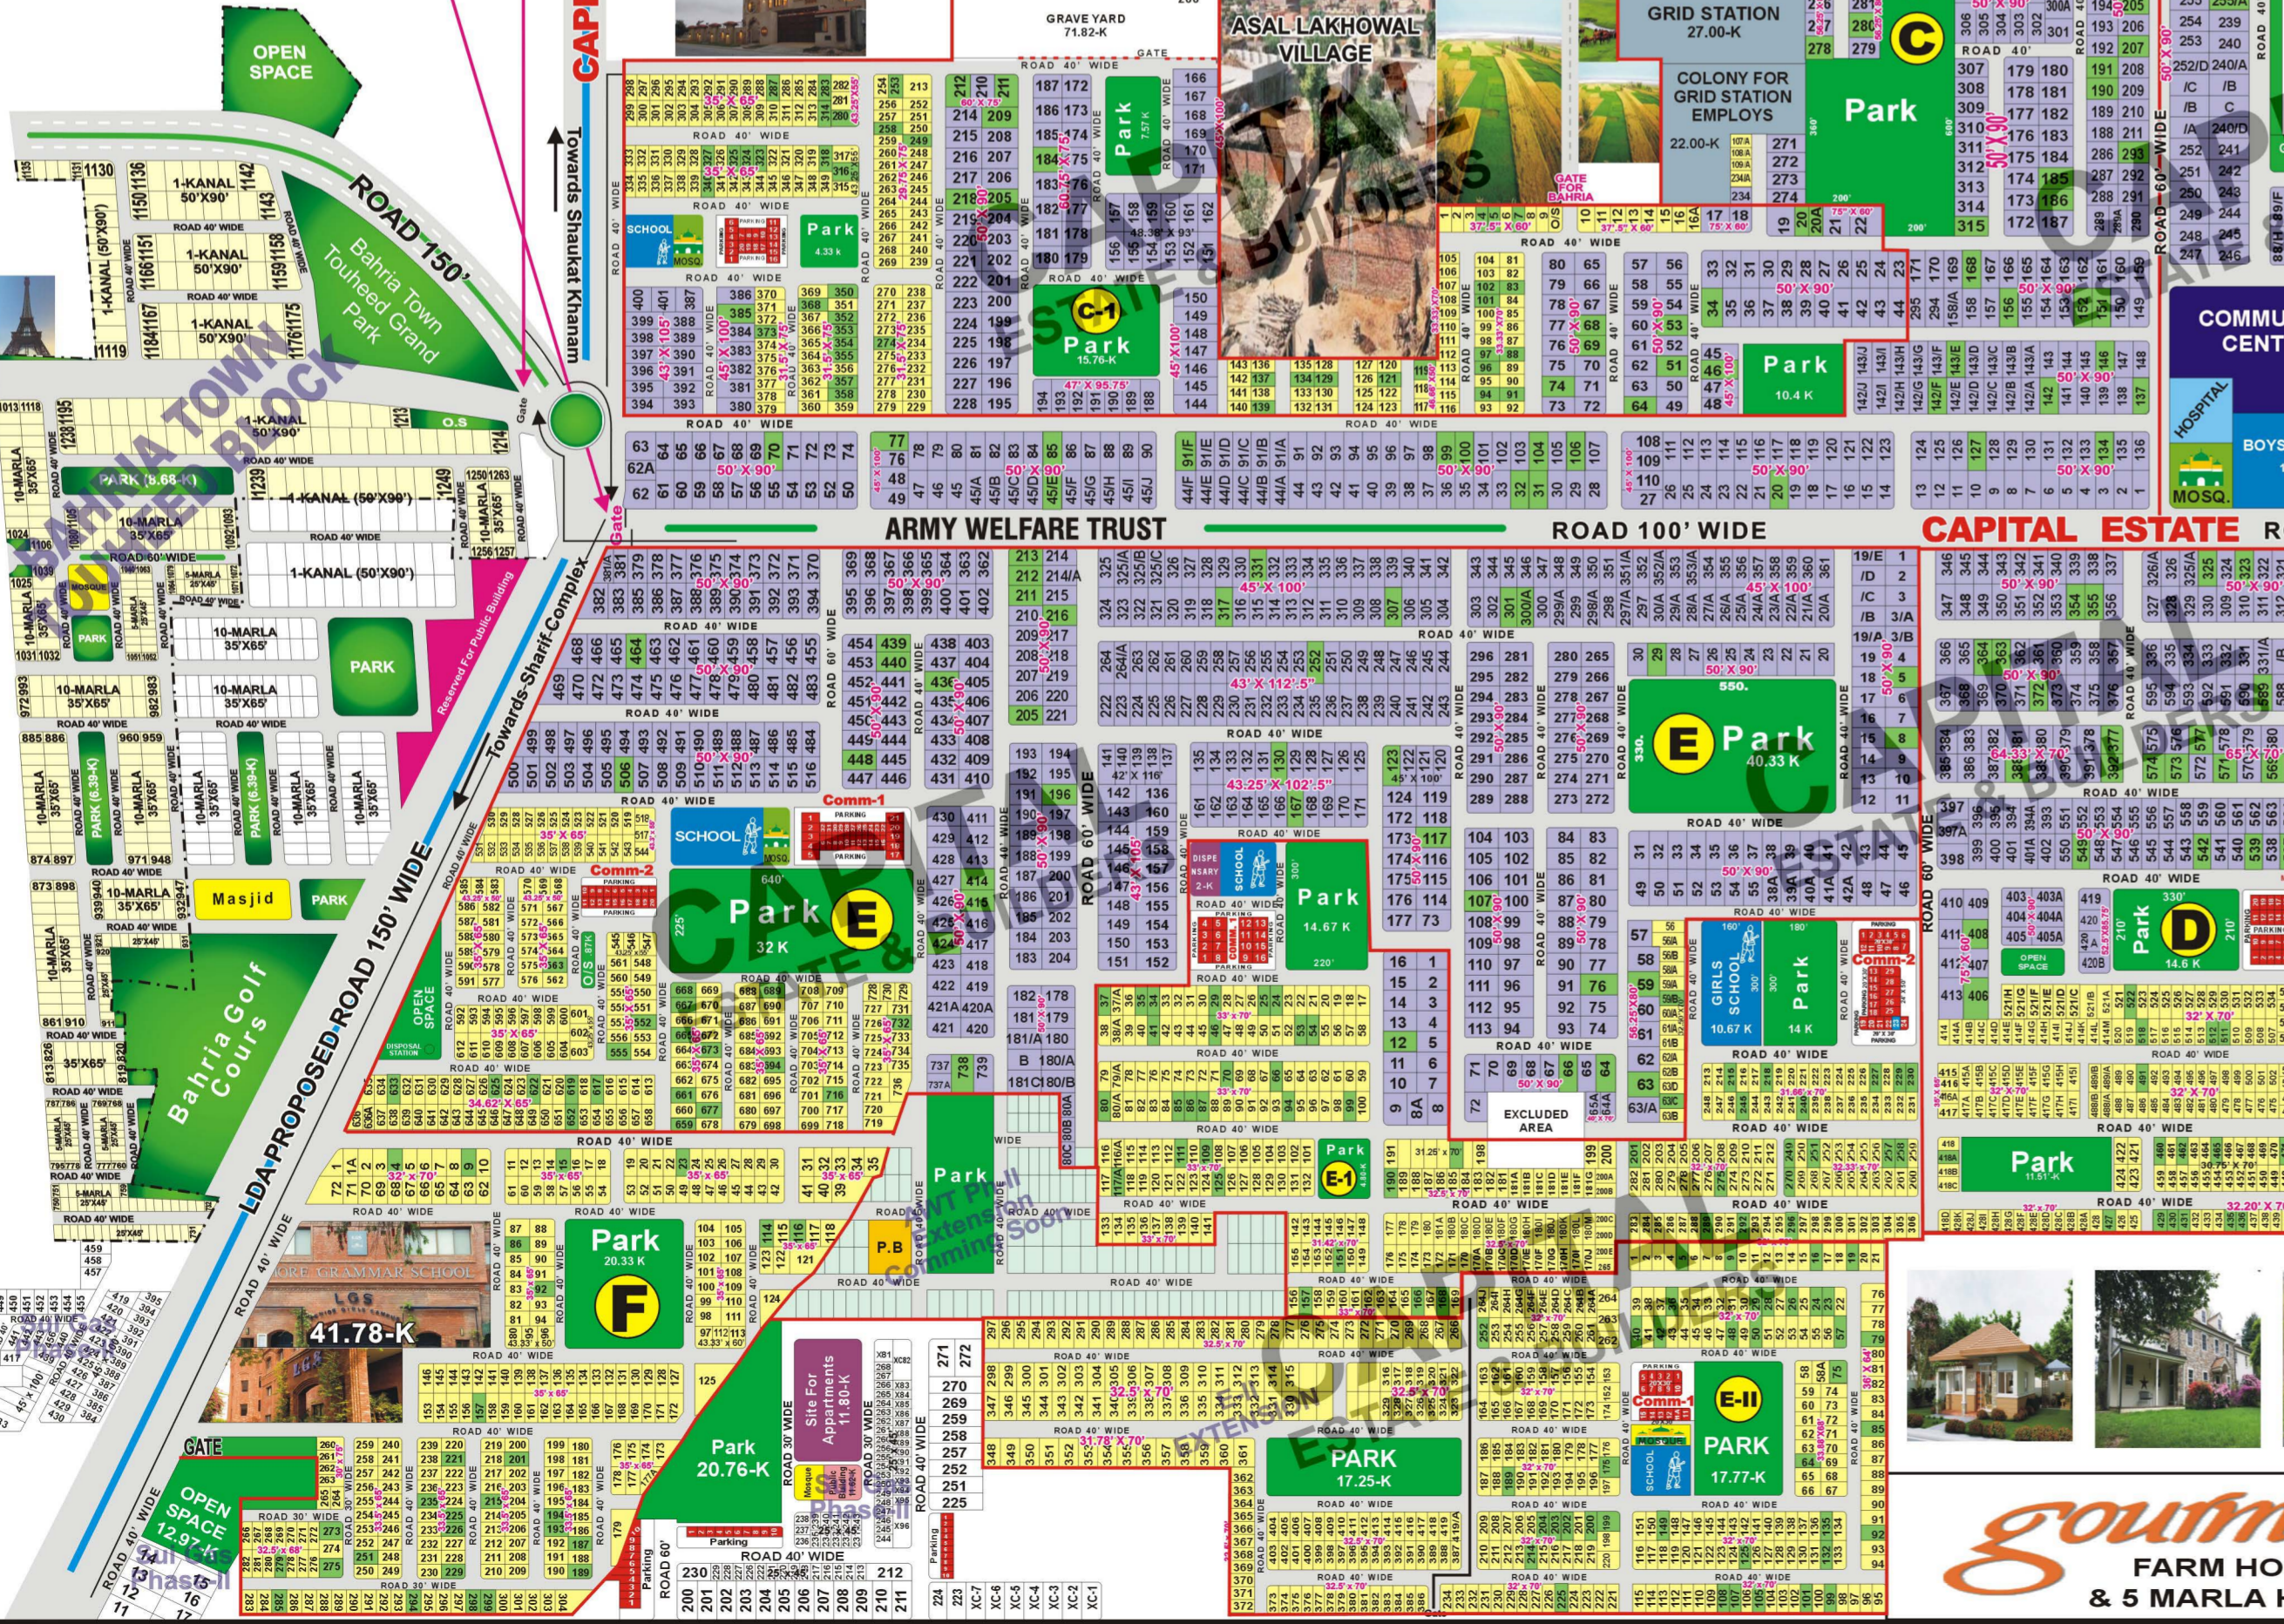

Muhammad Anis
0300-9427335
0320-4444552

Hafiz Atif
0322-4036235
0320-4444556

ADHAM AKRAM
0320-4444553

ABDUL-QADIR
0320-4444554

Lay out Plan of
Revised 2020
AWT PHASE-I&II
BEACON HOUSE CHINAR COURTS

Legends

6 KANAL	4 KANAL
DIFRENT SIZES	1 KANAL
2 KANAL	15 MARLA
10 MARLA	Constructed Homes
PARK	COMMERCIAL

Total Plots: 6000
Main Gate Touheed Block

gourmet
FARM HOUSE
& 5 MARLA HOMES

i-map
Maps Publishing Company
+92 300 4165029, +92 321 8430129